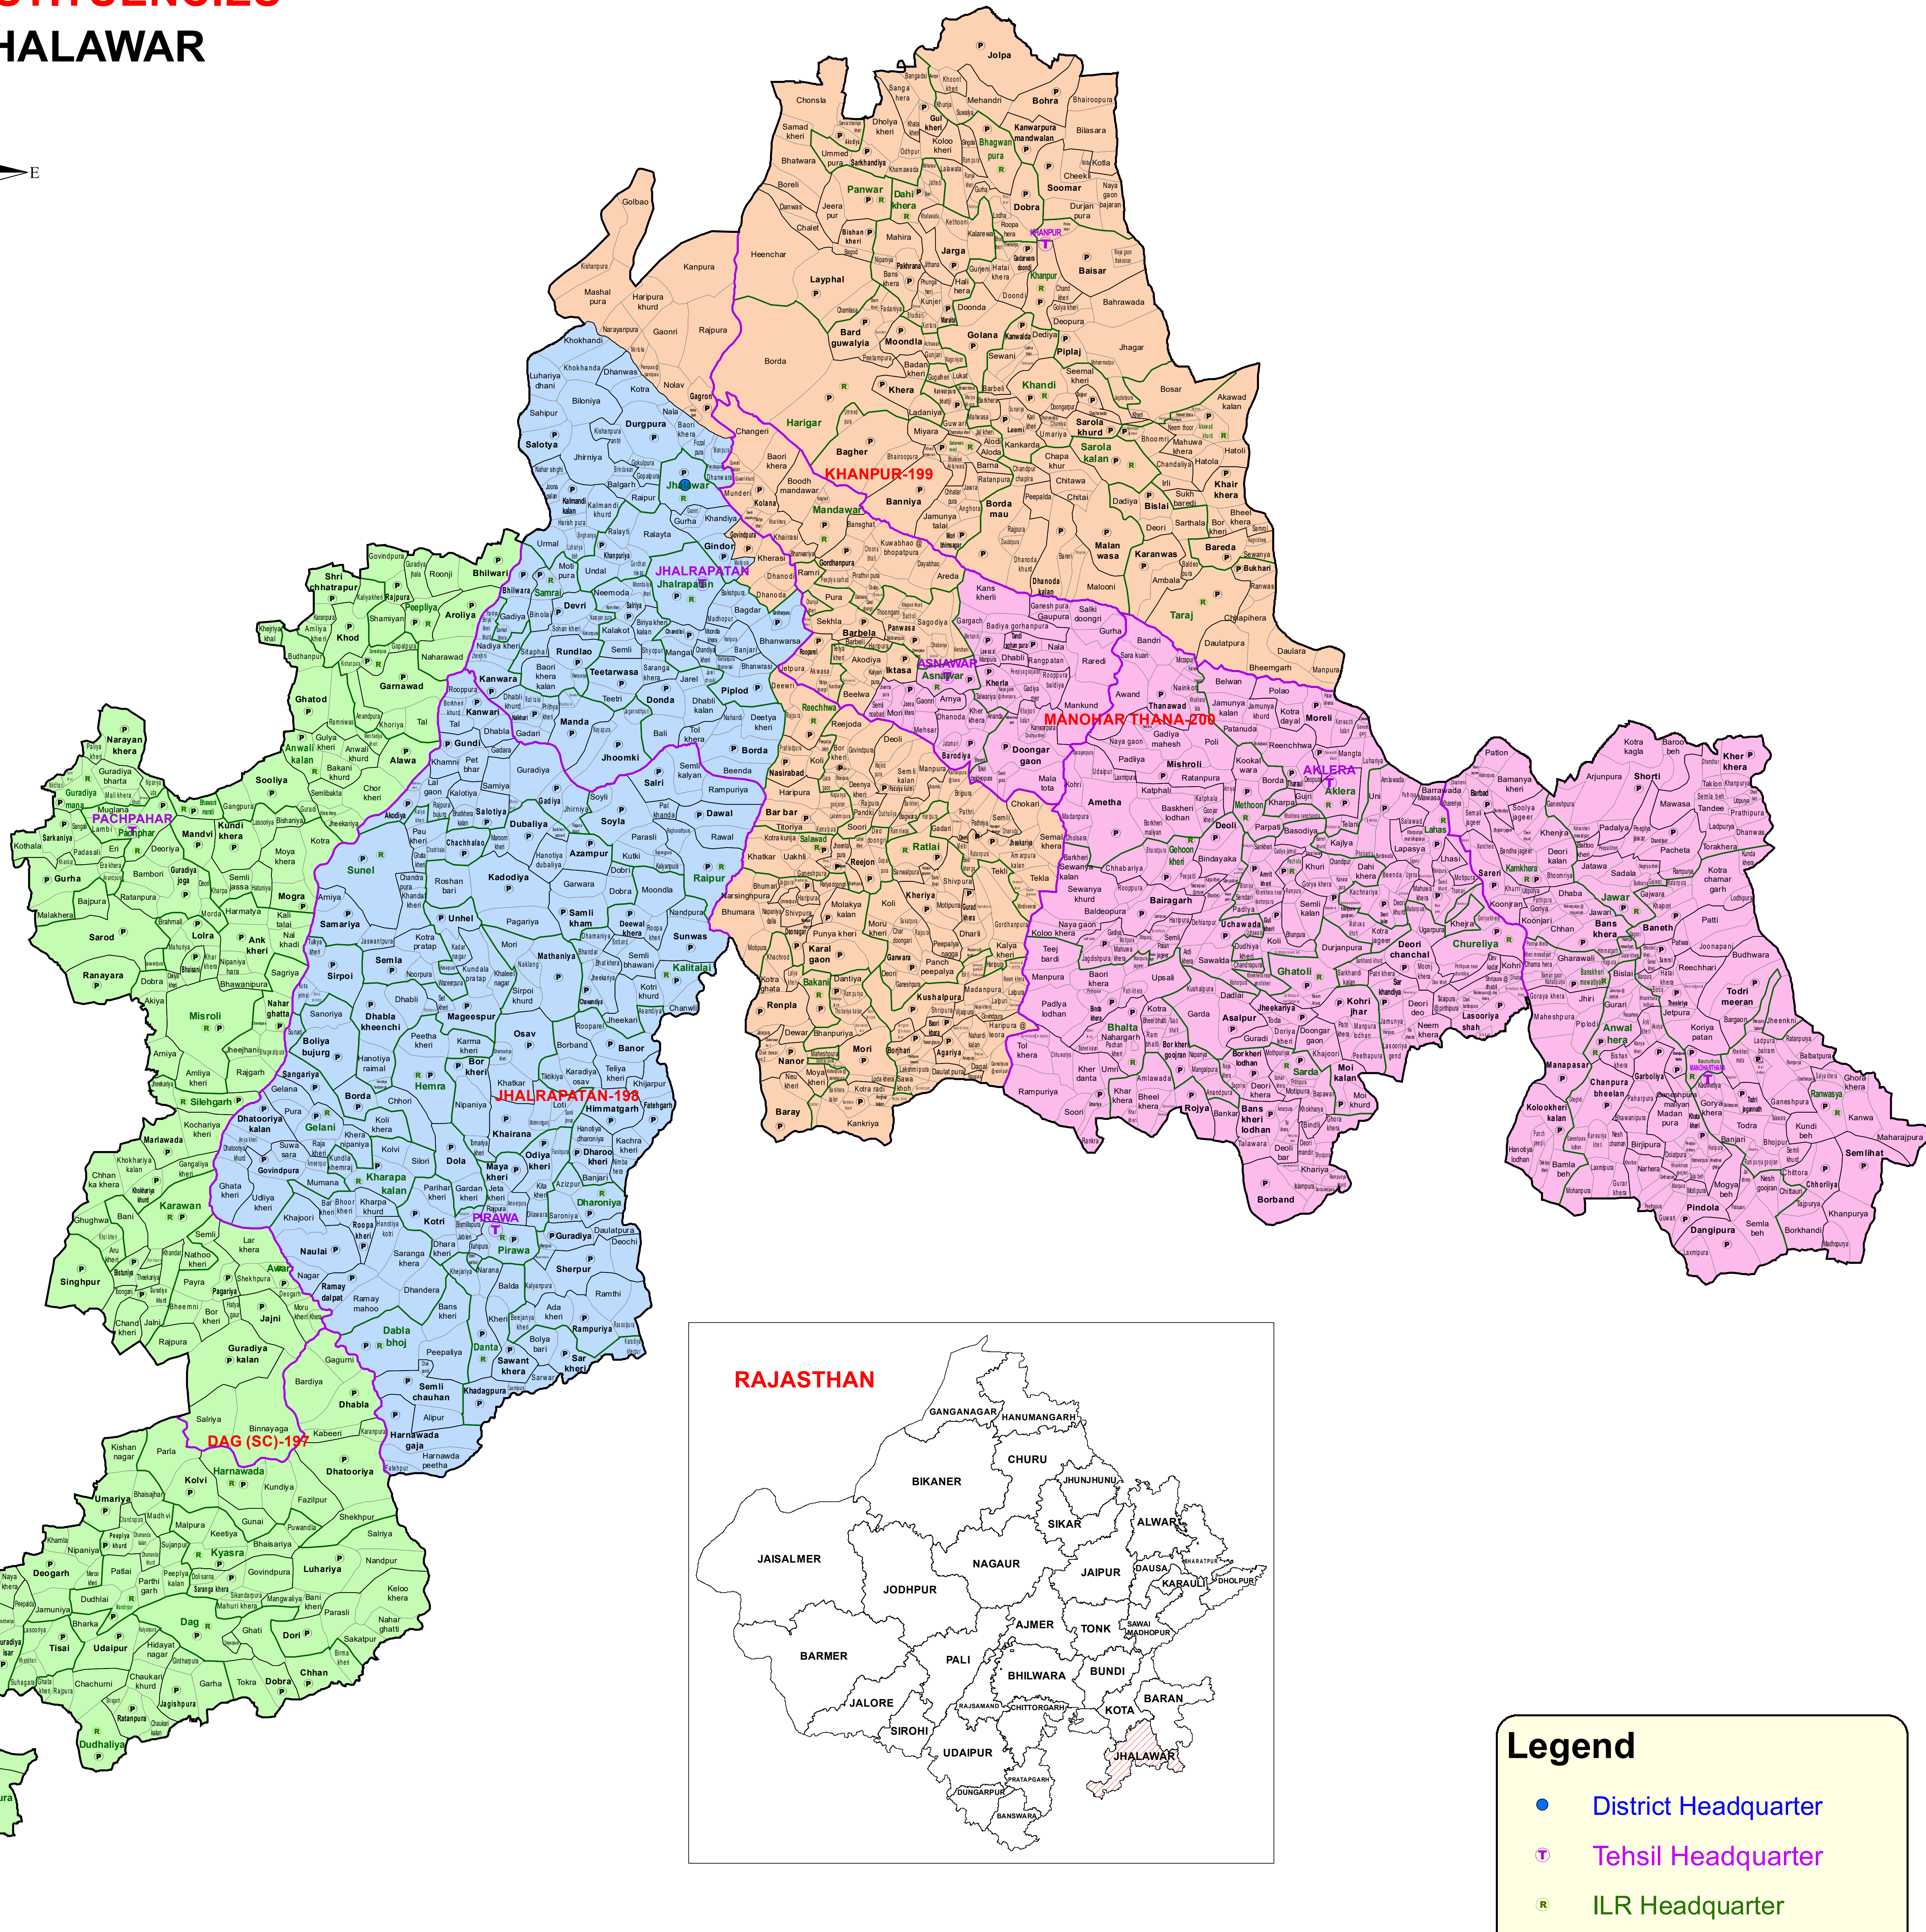

ASSEMBLY CONSTITUENCIES

DISTRICT - JHALAWAR

Assembly Constituencies	
	DAG (SC)-197
	JHALRAPATAN-198
	KHANPUR-199
	MANOHAR THANA-200

Legend	
●	District Headquarter
⊕	Tehsil Headquarter
⊕	ILR Headquarter
⊕	Patwar Circle Headquarter
	Tehsil Boundary
	ILR Circle Boundary
	Patwar Circle Boundary
	Village Boundary